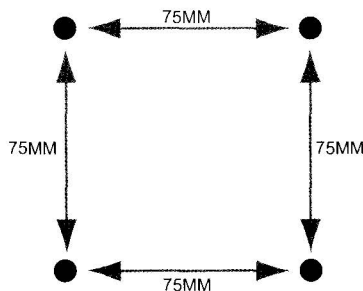

COMPATIBILITY CHECKER

This TV bracket is designed to fit LCD TV's and computer monitors with VESA 50, VESA 75, VESA 100, VESA 200x100 and VESA 200 bracket fittings. These standard fittings are found on almost all systems typically up to 32" diagonal screen size although some may vary - in which case you may need to contact the TV manufacturer for assistance.

To check if your TV or monitor is compliant, look at the back of your system and check it has four equally spaced mounting holes spaced in any of the combinations shown.

VESA 50 Fittings

VESA 75 Fittings

VESA 100 Fittings

VESA 200 Fittings

VESA 200 x 100 Fittings